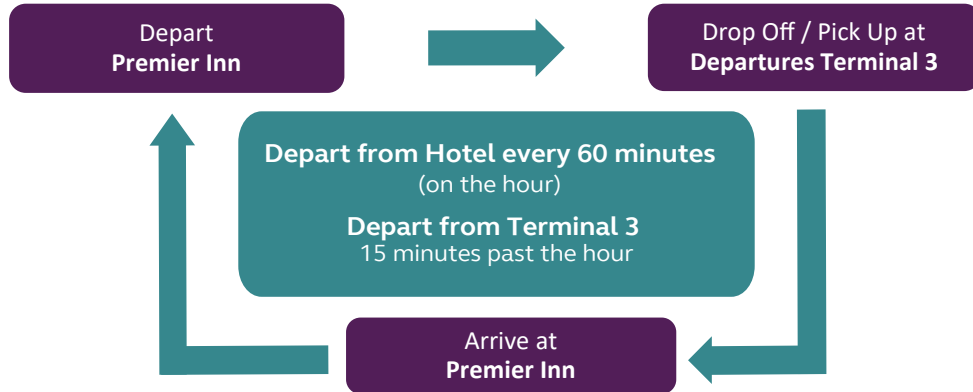

Premier Inn Dubai International Airport Airport Shuttle Service

Where to find the Premier Inn Shuttle Bus

The Shuttle Bus stops at the **Departure Area on Level 2 of Terminal 3** at the “Buses & Shuttles” area.

As you exit from the Departure Hall, you will need to cross the first lane and **follow the signage for “Buses & Shuttles”**. It will be located on your left side.

The bus will wait in the **Terminal 3 Departures Area** for 15 minutes.

The bus will then return directly to the hotel.

Shuttle Bus Rules

- Please be in the Hotel Main Entrance before advertised departure time
- All services are on a “first come, first served” basis and seats cannot be guaranteed
- Food and drinks are not allowed to be consumed on the bus
- Shuttle bus pick-up and drop off location at Dubai International Airport is at the “Buses & Shuttles” area outside Departures on Level 2 of Terminal 3